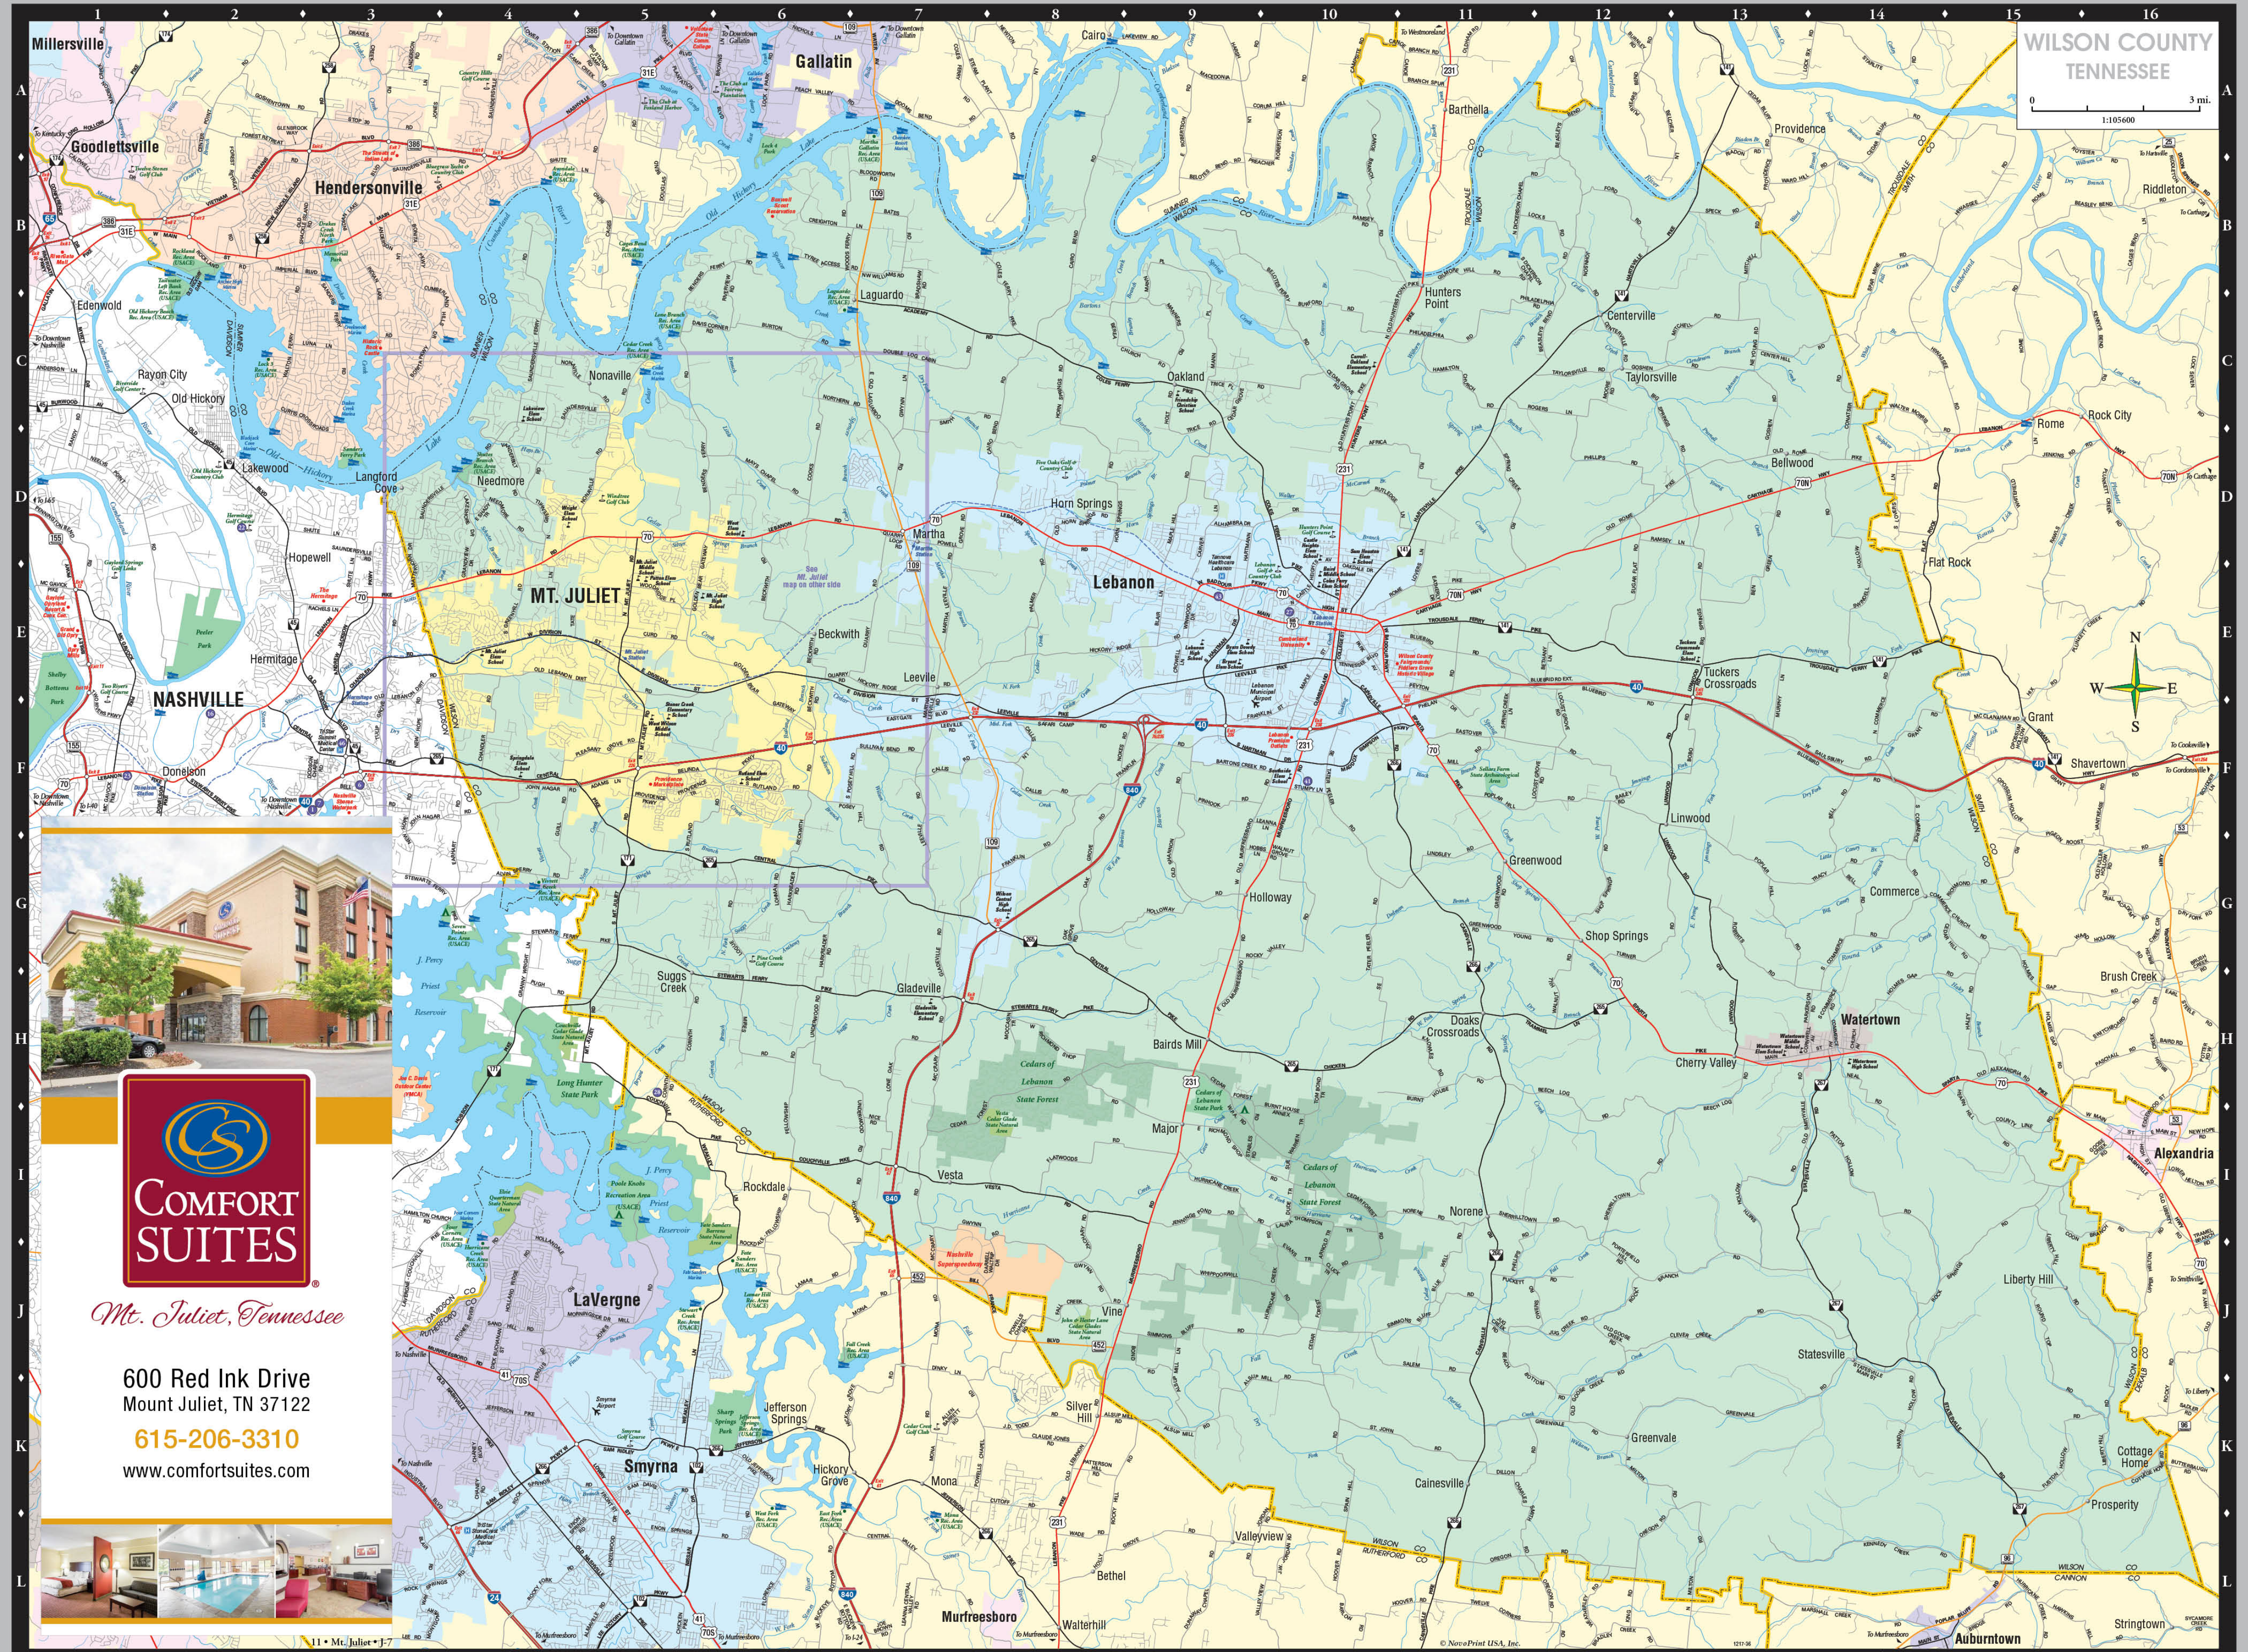

Access | Automation | Burglary | Fire | Video

ADS Security
615.269.4448

1 • County • F-3

Moss' FLOWER SHOP
615.758.9972 • 31 • Mt. Juliet • E-6

3690 N. Mt. Juliet Road, Suite 400 • Mt. Juliet, TN 37122

Need Cash Fast?
up to $4,000
AF247.com

2 • Mt. Juliet • E-6

The Right People. The Right Jobs.

Tammy McCoy, Director of Sales
931.698.0344 • Tammy.McCoy@staffmark.com

43 • County • E-9

Teach in Truth Challenge in Community
Lead for the Kingdom

300 Dyanacross Drive • Nashville, TN 37214 • (615) 883-2926
www.dcaidcats.org • Preschool-12th Grade • SACS Accredited

16 • County • E-2

WILSON COUNTY TENNESSEE

Scale: 1:100,000

COMFORT SUITES
Mt. Juliet, Tennessee

600 Red Ink Drive
Mount Juliet, TN 37122
615-206-3310
www.comfortsuites.com