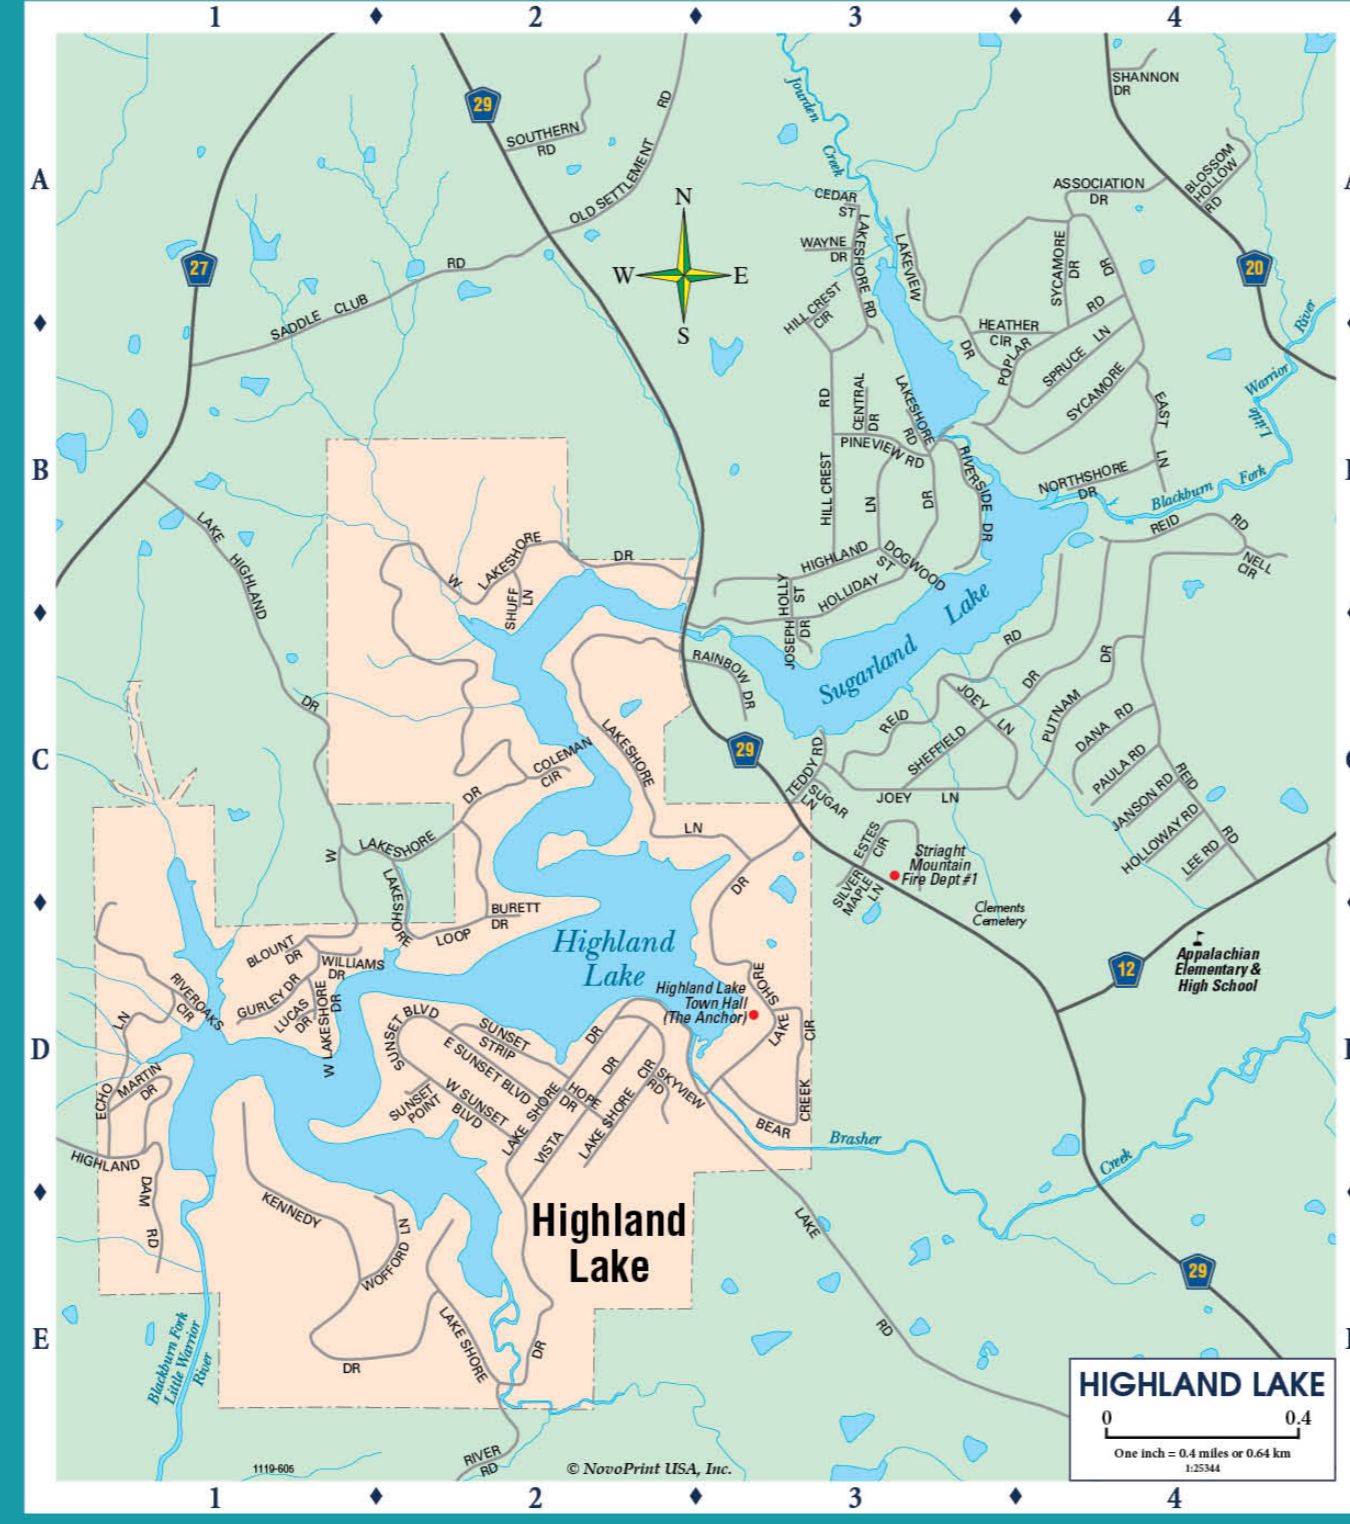

TOWN OF SNEAD
87169 US Highway 278
P.O. Box 505
Snead, AL 35952
(205) 466-3200
Mayor
LaShone Price
Council Members
Ann Sullins
Phillip McHan
Tim Keith
Greg Ogles
Dale Snead
Town Clerk
Heather Lindsay

Snead Funeral Home
Office: (205) 466-5151 • Obituaries: (205) 466-5153
P.O. Box 501 • 170 Richman Drive • Snead, AL 35952
www.sneadfuneralhome.net • snead@hopper.net

CLOTHING CARE CLEANERS
Dry Cleaning • Shirt Laundry & Household Items • Alterations Drive-Thru
All Work Done on Premises
303 Railroad Avenue • Oneonta, AL 35121
(205) 625-5332

Friends of the Locust Fork River
Free Family Fun
Outdoor Activities Year-Round
FLFR.org info@flfr.com

Index to Blountsville Streets	Index to Oneonta Streets	Index to Locust Fork Streets	Index to Highland Lake Streets	Index to Sneed Streets	Index to Susan Moore Streets	Index to Wynville Streets	Index to Friday's Crossing Streets	Index to Hendrix Streets	Index to Mountain Woods Lake Area Streets	Index to Woodhaven Lakes Area Streets	Index to Cleveland Streets	Index to Hayden Streets
Adams St	Adams St	Adams St	Adams St	Adams St	Adams St	Adams St	Adams St	Adams St	Adams St	Adams St	Adams St	Adams St

See the King's Bend Scenic Overlook
Highway 251
Cleveland, AL
The Town of Cleveland strives to foster an environment of growth and excellence while protecting our historical and natural integrity. Cleveland offers natural beauty, economic opportunity and unmatched quality of life.
Hours of Operation: Monday - Thursday 7:00AM to 5:00PM, Closed from 12:00PM to 1:00PM for lunch.
P.O. Box 186
62732 US Hwy 231, Cleveland, AL 35049
Telephone: (205) 274-9640
www.townofclevelandal.com