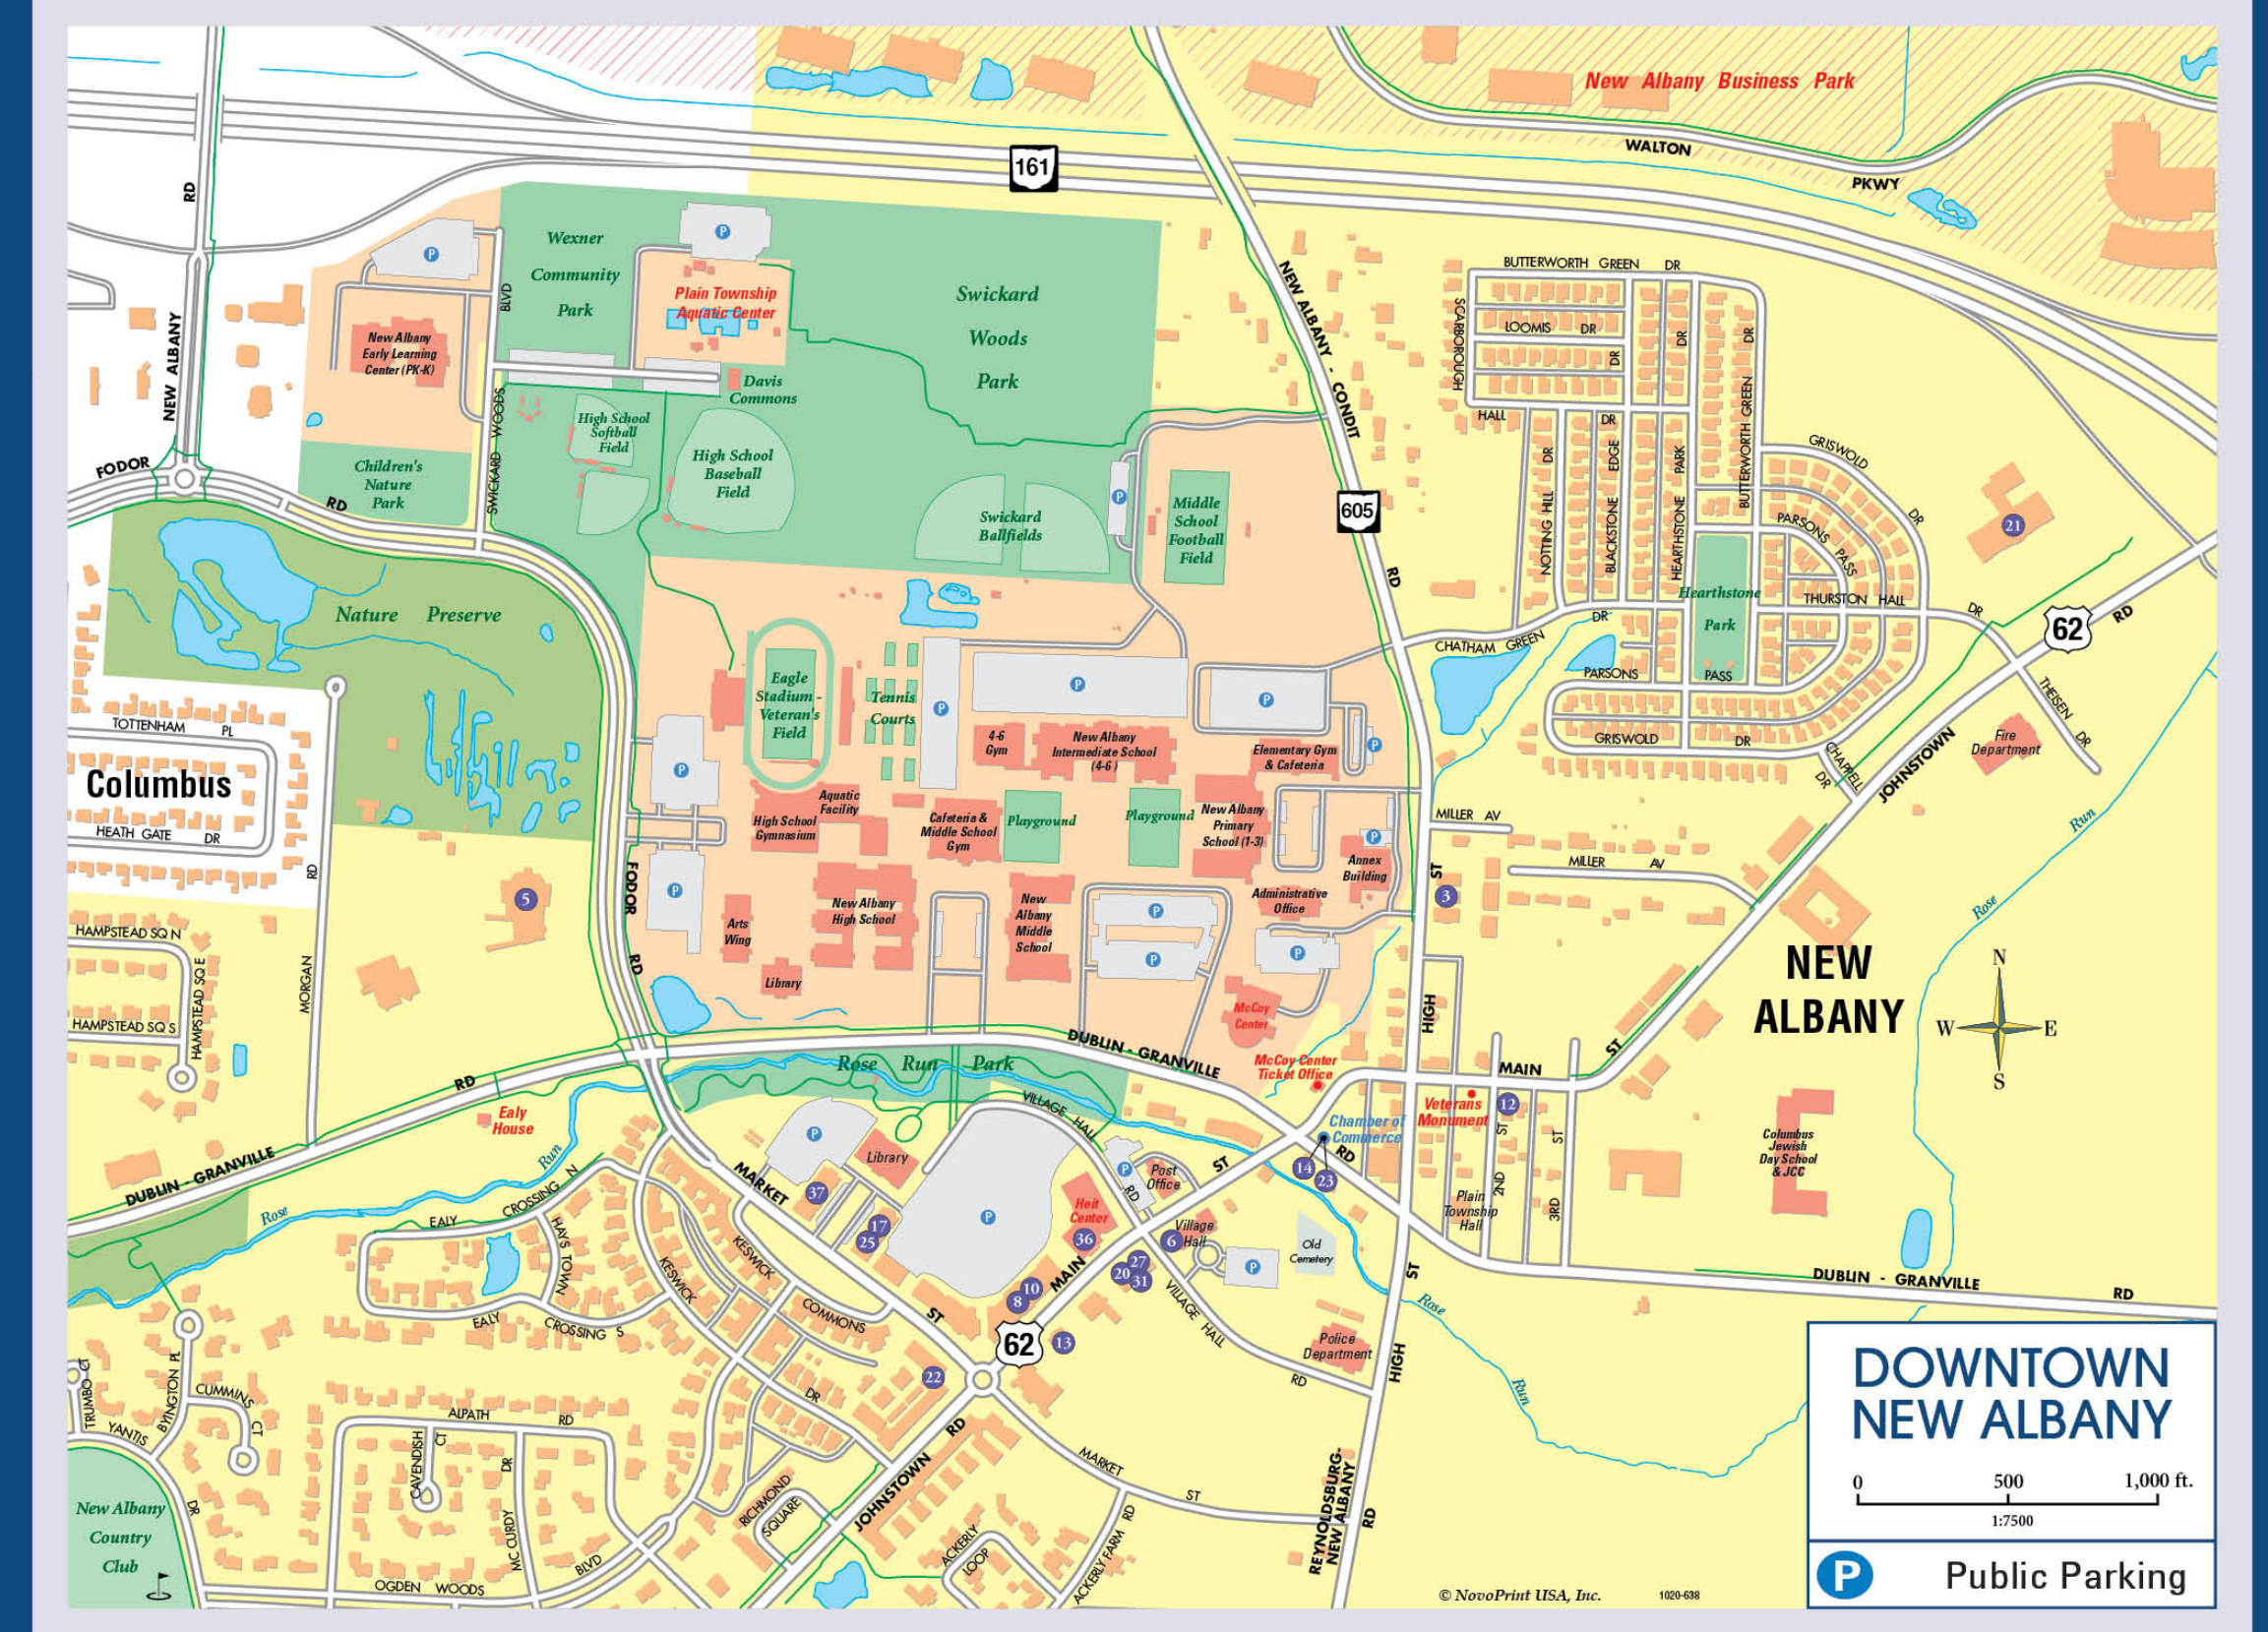

COMMUNITY CONNECTIONS

- Jeanne B. McCoy Community Center for the Arts
- Kiwanis Club of New Albany
- Leadership New Albany
- LifeTown Columbus
- Miracle League of New Albany
- New Albany Communicators
- New Albany Community Events Board
- New Albany Farmers Market
- New Albany Food Pantry
- New Albany Neighborhood Bridges
- New Albany Pet Rescue
- New Albany Plain Township Historic Society
- New Albany Safety Town
- New Albany Symphony Orchestra
- New Albany Tennis Center
- New Albany Walking Club
- New Albany Well Being Connection
- New Albany Women's Network
- New Albany Young Professionals (NAYP)
- Philip Helt Center for Healthy New Albany
- Plain Township Aquatic Center
- Rocky Fork Metro Park
- Rotary Club of New Albany

RESIDENT RESOURCES

- Bureau of Motor Vehicles
- Central Ohio Transit Authority
- Charlotte P. Kessler New Albany Library
- City of New Albany
- New Albany Economic Development
- Franklin County Auditor
- Franklin County Board of Elections
- Innovate New Albany
- JobsOhio
- New Albany Chamber of Commerce
- New Albany Parks & Recreation
- New Albany Police Department
- New Albany Post Office
- New Albany - Plain Local School District
- Plain Township
- Plain Township Fire Department
- Regional Income Tax Agency
- UTILITIES
- American Electric Power
- City of Columbus Water & Sewer
- Columbia Gas
- Rumple Waste & Recycling
- Spectrum Internet & Cable
- The Energy Cooperative
- WOW! Internet, Cable & Phone

JOHN DEERE

EQUIPPED FOR ANYTHING.

AG-PRO NEW ALBANY
5740 Zarley St. | New Albany, OH 43054
614-475-0707

**FAMILY NIGHT?
FRIENDS NIGHT OUT?
BIRTHDAY PARTY?
WEDDING PARTY?
DATE NIGHT?
CO-WORKER MEETING?**

BOOK AN IMMERSIVE ADVENTURE!

CAPTIVATING WORLDS
5495 New Albany Rd W
New Albany, OH 43054
(614) 245-4098
<https://captivatingworlds.com>