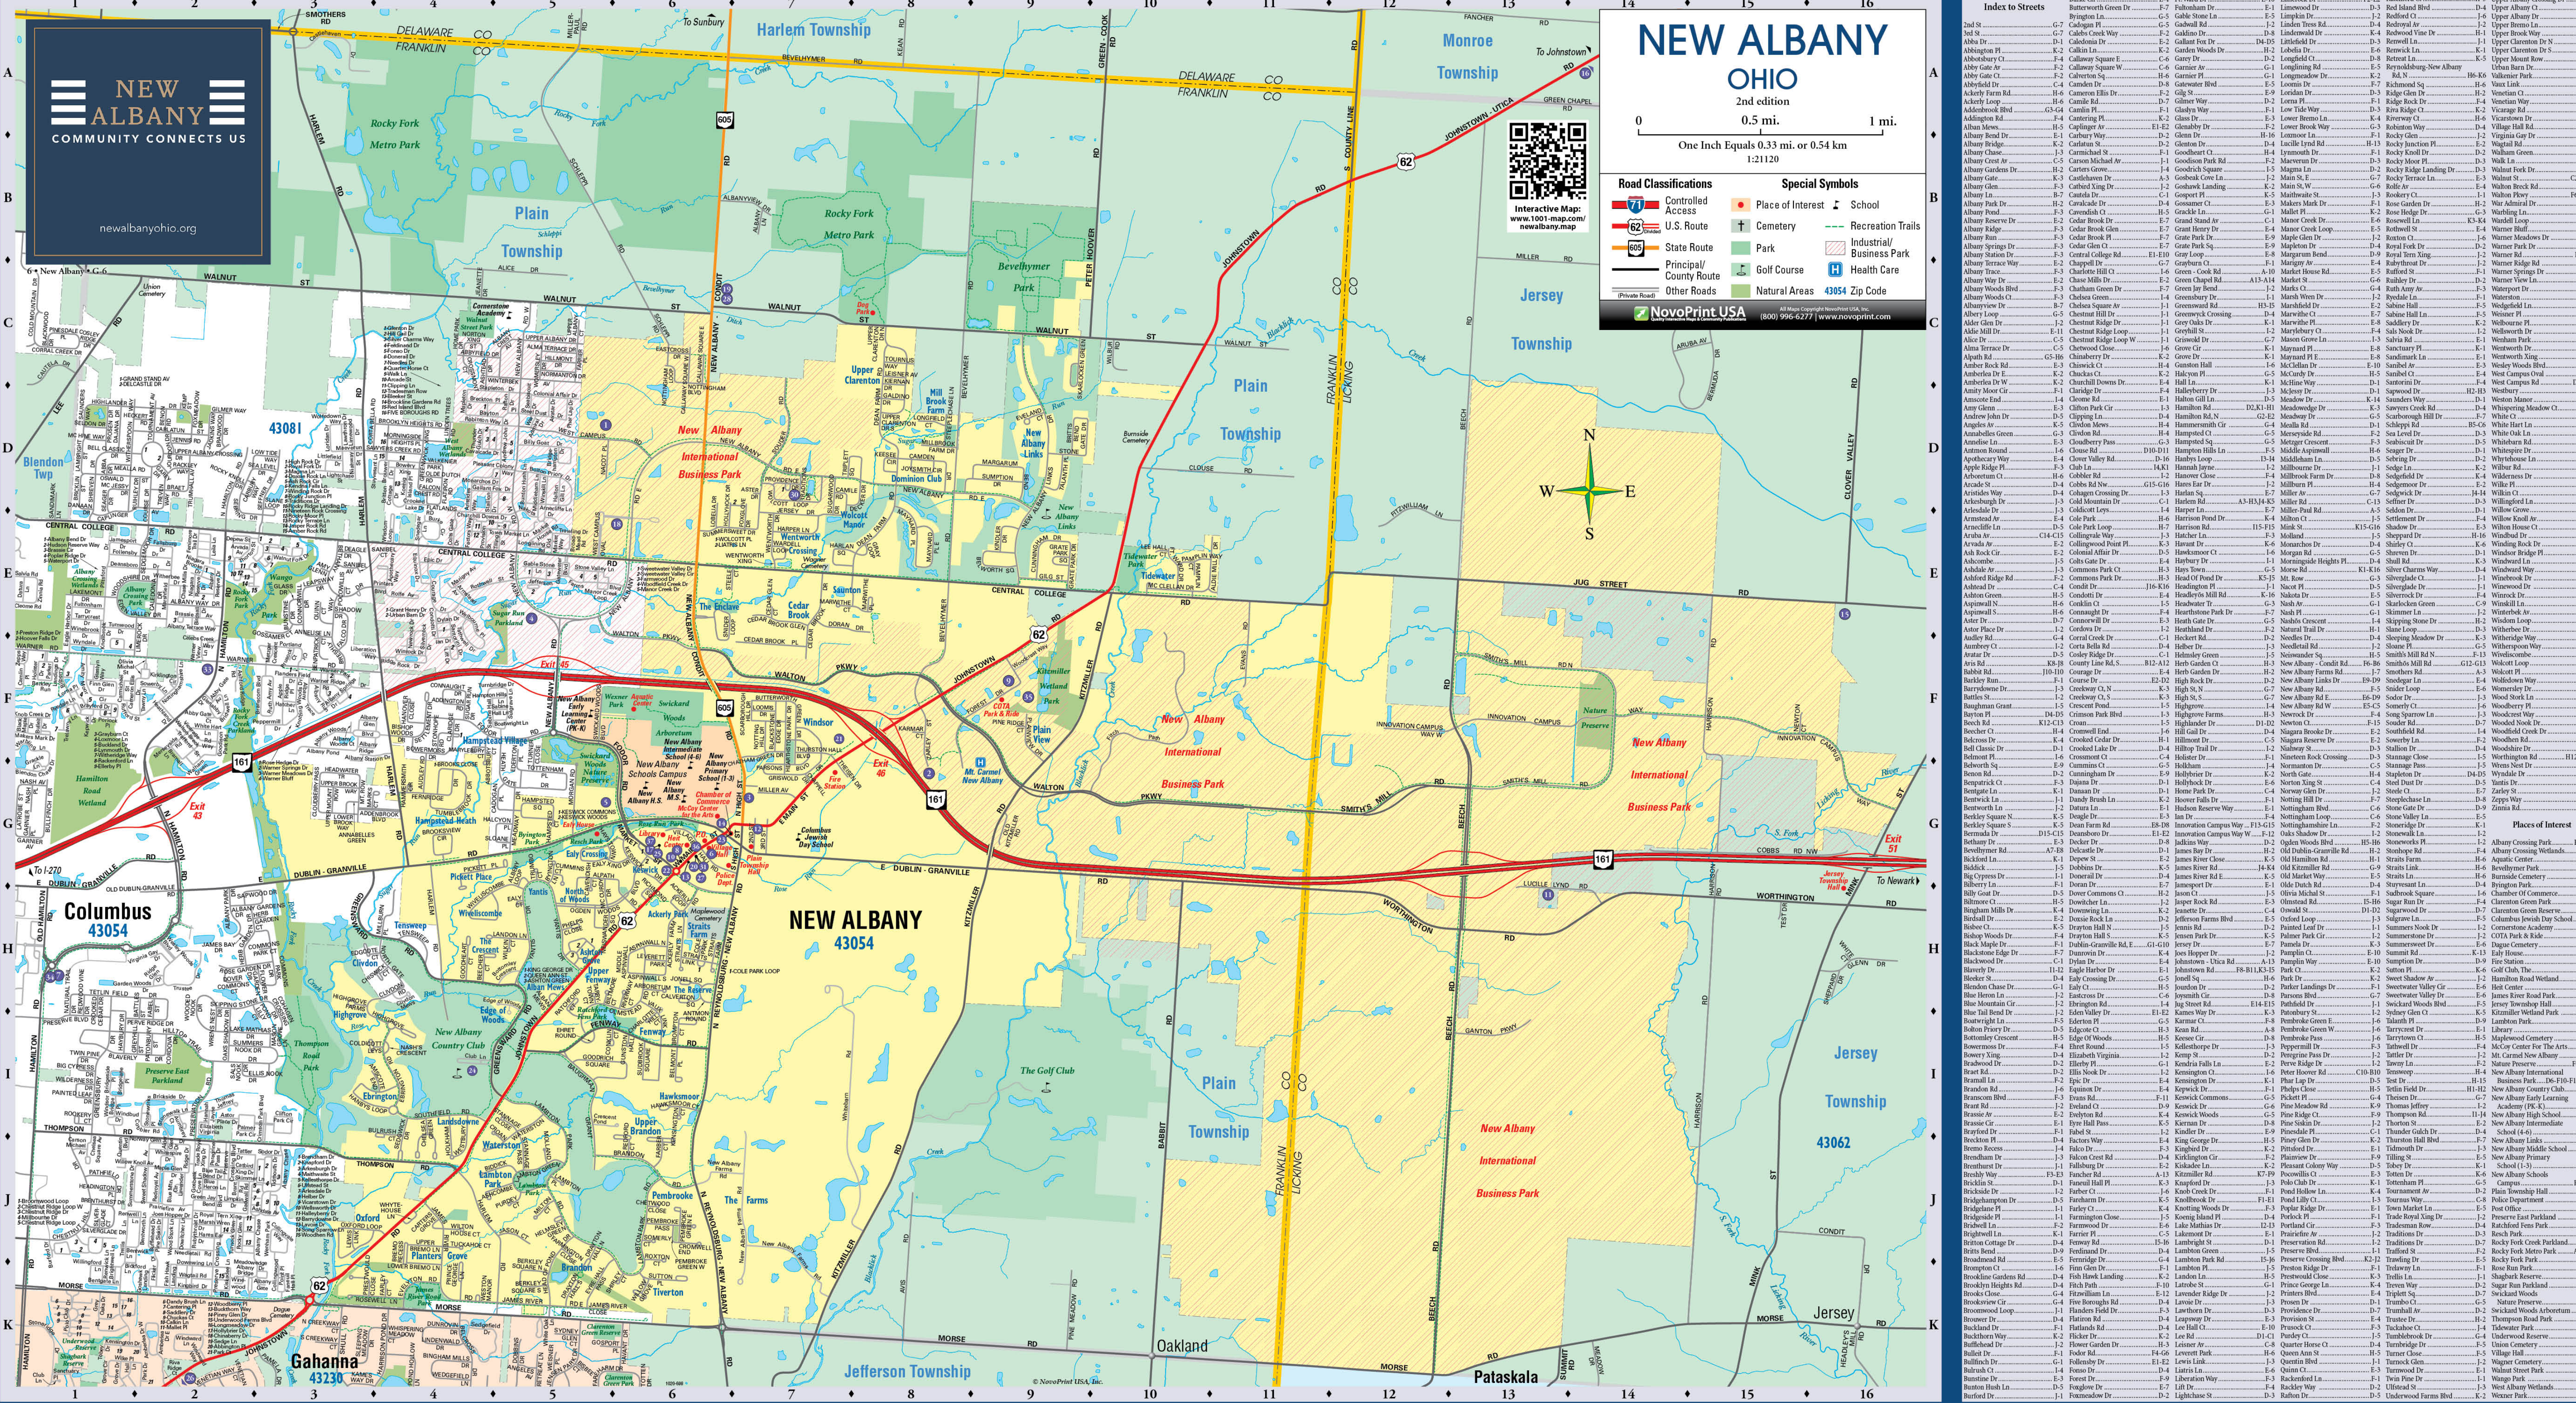

THE ESTATE AT NEW ALBANY

New Albany's Premier Event Venue

Corporate Events | Social Gatherings | Weddings

www.theestateatnewalbany.biz
614.255.6456 | rachel@tnts.biz

ServiceMASTER Clean

Commercial/Janitorial Cleaning Services You Can Rely On

614.529.8332

3500 Milliken Court, Suite A, Columbus, OH 43228
www.servicemasterclean.com

Jane Kessler Lennox

I Live Here. I Work Here. I Sell Here.

NEW ALBANY REALTY

(614) 939-8938 • (614) 562-1212
janel@newalbanyrealty.com
220 Market Street
New Albany, OH 43054

SWEETWATERS
COFFEE & TEA

5780 North Hamilton Road, Unit 1
Columbus, OH 43230
www.sweetwaterscoffee.com

Allstate

You're in good hands.

AI Donahay
Agency Owner
Donahay Financial Group

Allstate Insurance Company
68 N. High Street, Suite 105
New Albany, OH 43054
Phone: 614-939-9823
Cell: 614-203-3071
adonahay@allstate.com

CHURCH OF THE RESURRECTION

6300 E. Dublin-Granville Rd
New Albany, OH 43054
614.855.1400
www.cotrna.org

State Farm

Anthony Pelfrey, Agent

6449 N. Hamilton Road
Westerville, OH 43081
(614) 656-1932
www.pelfreyinsurance.com
anthony@pelfreyinsurance.com

WOW! Business

Internet • Phone • Enterprise

1-866-644-3513

State Farm

Anthony Pelfrey, Agent

6449 N. Hamilton Road
Westerville, OH 43081
(614) 656-1932
www.pelfreyinsurance.com
anthony@pelfreyinsurance.com

NEW ALBANY COUNTRY CLUB

Relax, Rejuvenate & Enjoy! 614-939-8500 | nacc.com

Selling This Year? Get Ready Now! Call the Real Estate Family today!

AckermanAndAssociates.com
614.855.2822

LASH CHEVROLET

LashChevy.com